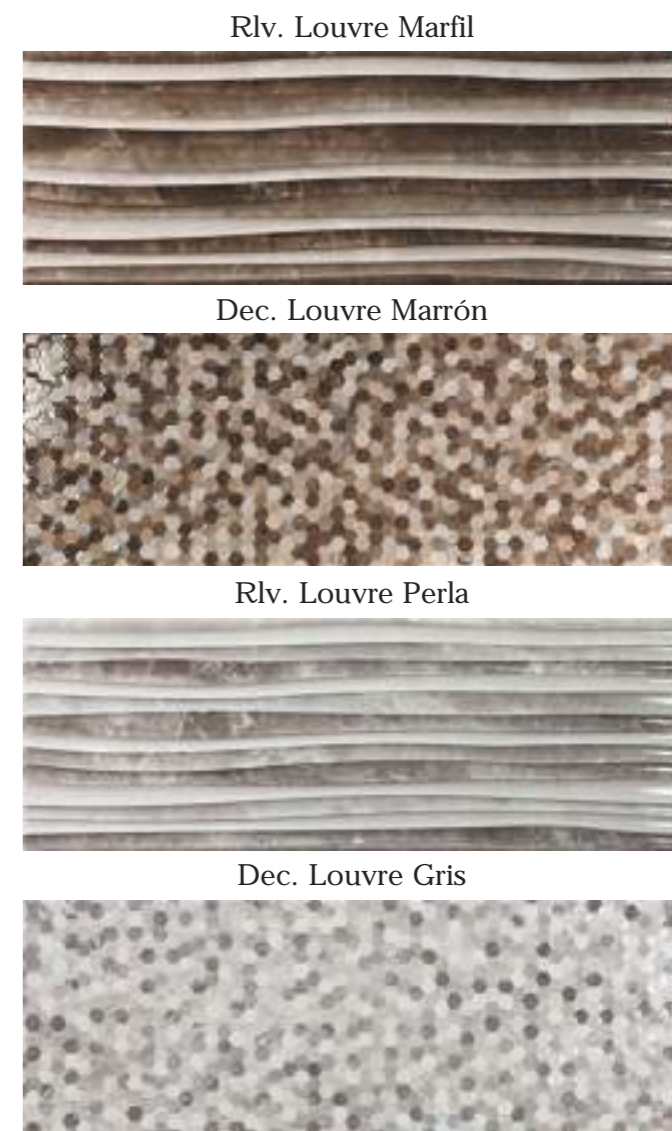

Wall Tile: Louvre Perla 25x70 / 10"x27,3"
 Floor Tile: Louvre Gris 75x75 / 30"x30"

LOUVRE

FORMATOS / SIZES

M06
 M06 DEC.
 25x70 / 10"x27,3"

COLORES DISPONIBLES / AVAILABLE COLOURS

RELIEVE COORDINADO / MATCHING DECORATED