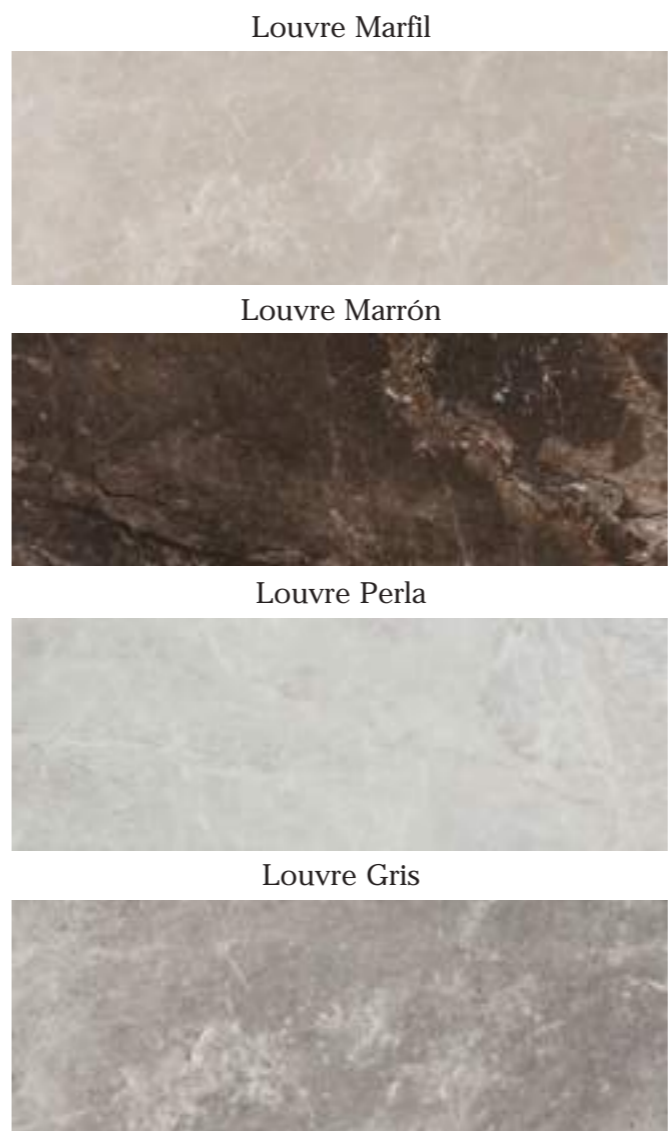

Wall Tile: Louvre Perla 25x70 / 10"x27,3"
 Floor Tile: Louvre Gris 75x75 / 30"x30"

LOUVRE

FORMATOS / SIZES

M06
 M06 DEC.
 25x70 / 10"x27,3"

COLORES DISPONIBLES / AVAILABLE COLOURS

RELIEVE COORDINADO / MATCHING DECORATED