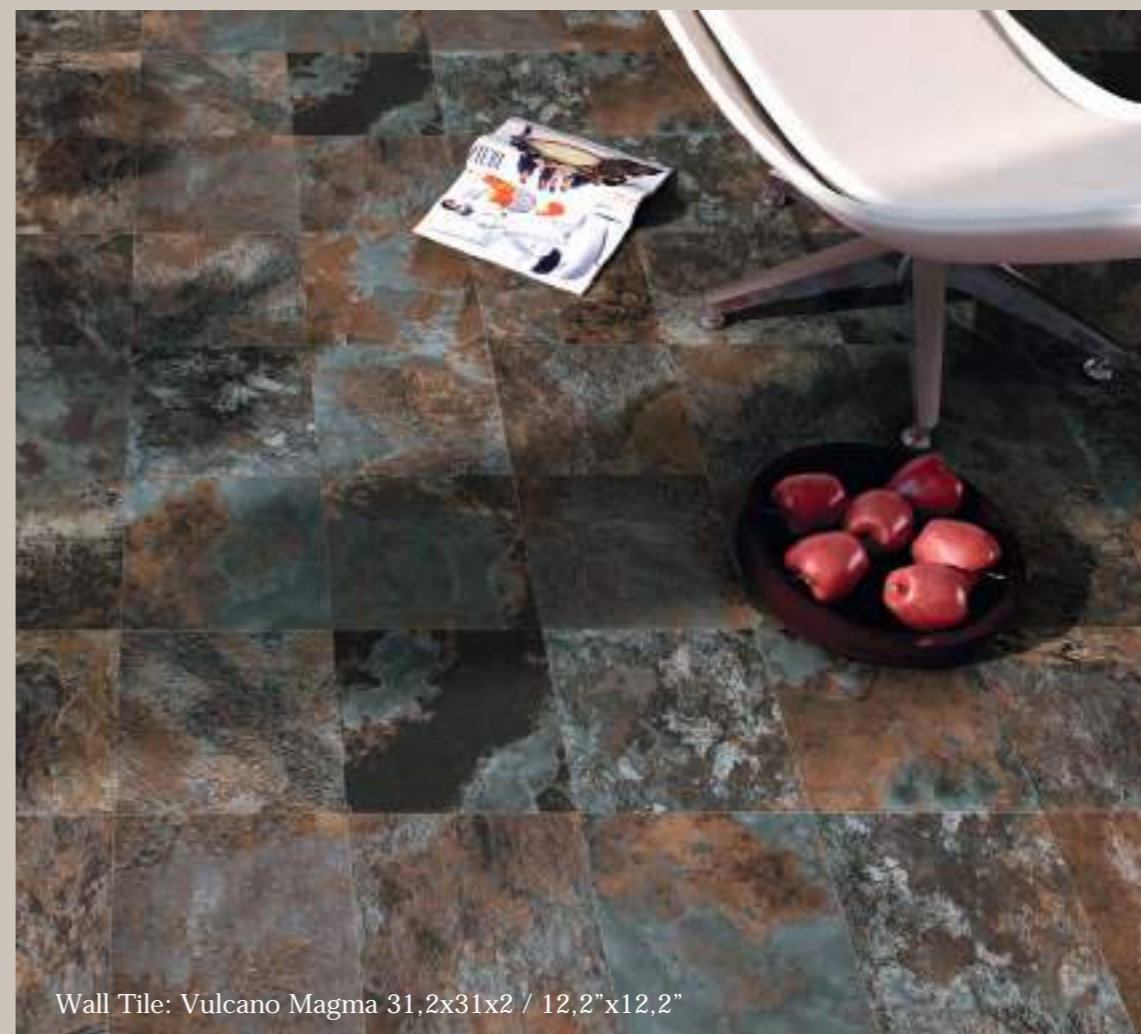

Eco +

Wall Tile: Vulcano Magma 31,2x31x2 / 12,2"x12,2"