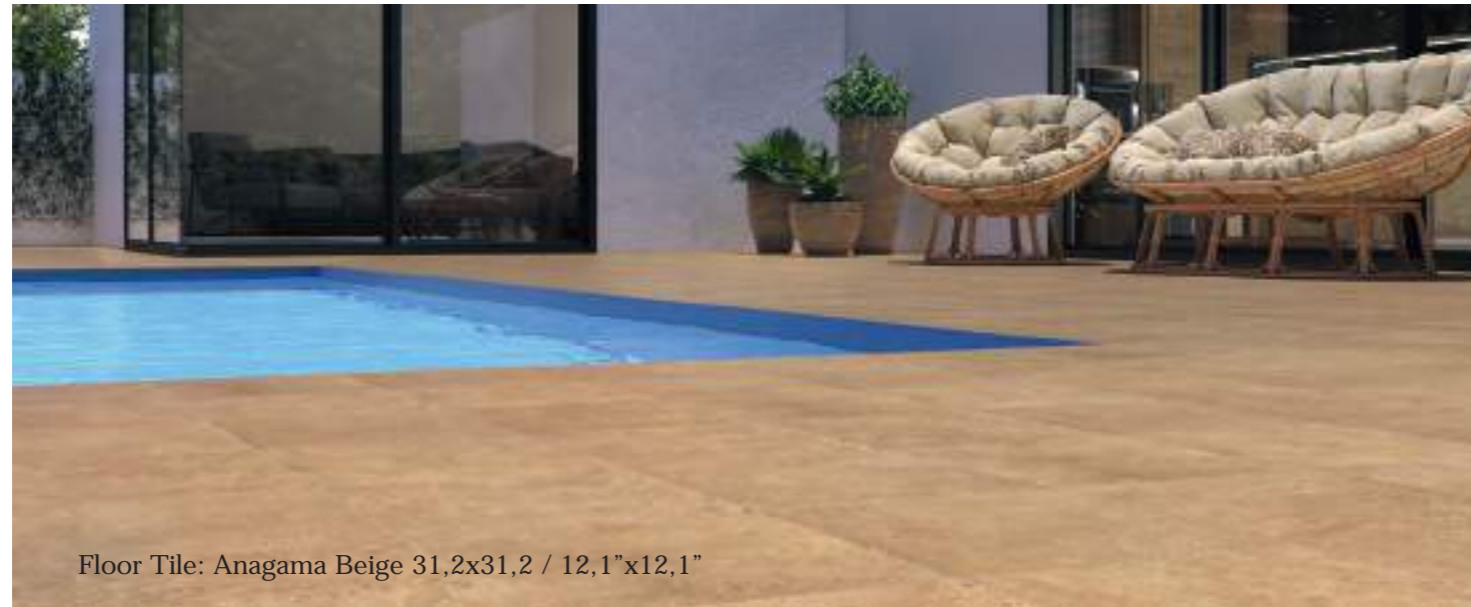

Floor Tile: Anagama Beige 31,2x31,2 / 12,1"x12,1"

Floor Tile: Fraga Gris 31,2x31,2 / 12,1"x12,1"

Floor Tile: Sumatra Óxido 31,2x31,2 / 12,1"x12,1"

NEW
 ANAGAMA
 FRAGA
 SUMATRA

31,2x31,2 / 12,1"x12,1"

PACKING LIST