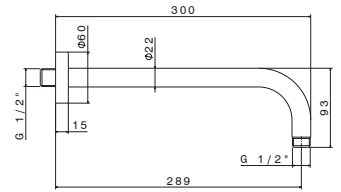

V08253

Braccio soffione a parete tondo L=400 mm.

Wall round arm length 400 mm.

AC.005 acciaio inox / stainless steel