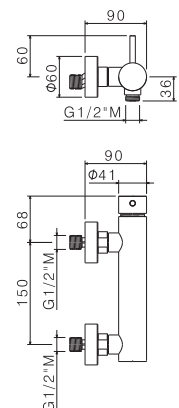

Single-lever exposed shower mixer (without shower set).

AC.005 acciaio inox / stainless steel

TIBER STEEL

V17101

Asta saliscendi in inox completa di doccia e flessibile LL. 150 cm senza presa acqua.

Complete inox shower set with hand shower, length cm 150 flexible, without wall union.