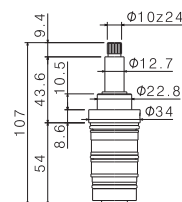

P000534

Cartuccia per miscelatore termostatici da incasso mod. V08115.

Cartridge for concealed thermostatic mixer mod. V08115.

00.000 neutro / neutral