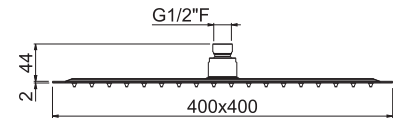

WELLNESS STEEL

V08259

Soffione **ultraslim** doccia quadrato con getto a pioggia
ø 400 mm.

Ultraslim square head shower with raining jet 400 x 400 mm.

AC.005 acciaio inox / stainless steel