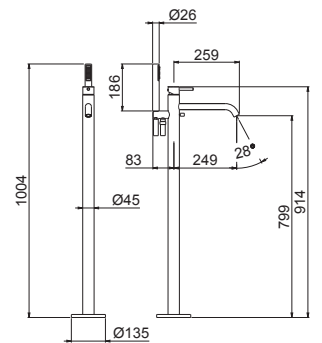

MAIRA

V27021

Miscelatore monocomando versione alta per lavabo da appoggio, **senza scarico**.
Flessibili di alimentazione F 3/8".

Single-lever mixer, high version for above counter basin, **without pop-up waste set**.
3/8" female connection hoses.

B0.010 cromo / chrome
F0.202 nero opaco / matt black

V27070

Miscelatore monocomando per bidet **con scarico da 1"1/4**.
Flessibili di alimentazione F 3/8".

Single-lever bidet mixer **with 1"1/4 pop-up waste set**.
3/8" female connection hoses.

B0.010 cromo / chrome
F0.202 nero opaco / matt black

V27190

Gruppo miscelatore monocomando per vasca con colonna di alimentazione a pavimento, **senza parte incasso**.
Abbinare con V00004.

Single-lever bath mixer with floor pillar union **without concealed part**.
Combine with V00004.

B0.010 cromo / chrome
F0.202 nero opaco / matt black