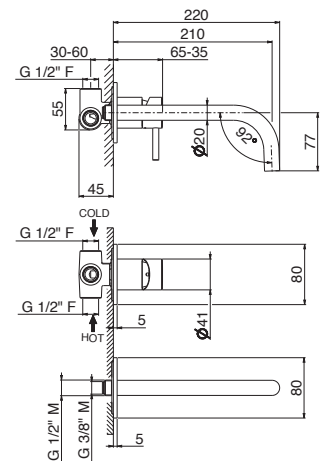

V27080

Miscelatore monocomando vasca esterno con deviatore vasca/doccia.

Single-lever exposed bath mixer with diverter.

B0.010 cromo / chrome
F0.202 nero opaco / matt black