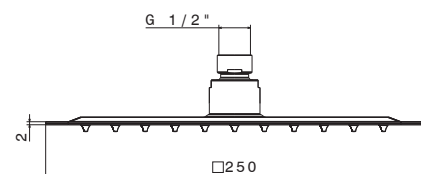

V08249

Soffione **ultraslim** doccia quadro con getto a pioggia mm 250x250.

Ultraslim square head shower with raining jet mm 250x250.

B0.010 cromo / chrome