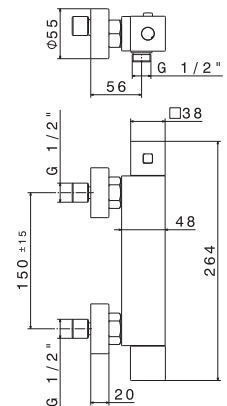

V03092

Miscelatore termostatico per doccia esterno.
Senza dotazione asta saliscendi.

Exposed shower thermostatic mixer.
Without shower set.

B0.010 cromo / chrome