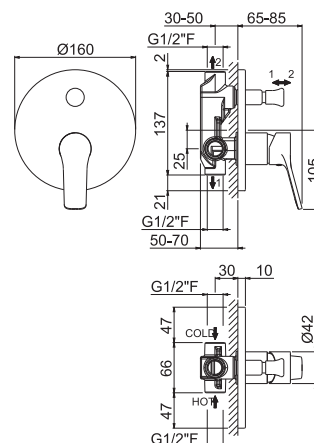

V22140

Miscelatore monocomando vasca da incasso, **completo di corpo incasso.**

Concealed single-lever bath mixer, equipped with concealed body.

B0.010 cromo / chrome