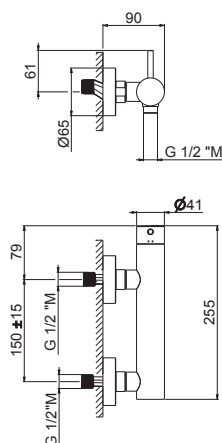

V27090

Miscelatore monocomando esterno per doccia (senza dotazione asta saliscendi).

Single-lever exposed shower mixer (without shower set).

B0.010 cromo / chrome
F0.202 nero opaco / matt black