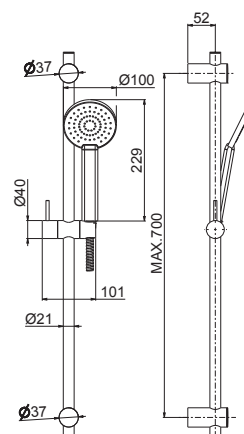

Complete shower set with sliding rail, hand shower
and flexible length cm 150, without wall union.

B0.010 cromo / chrome
F0.202 nero opaco / matt black

V16030

Miscelatore monocomando doccia da incasso,
completo di corpo incasso.