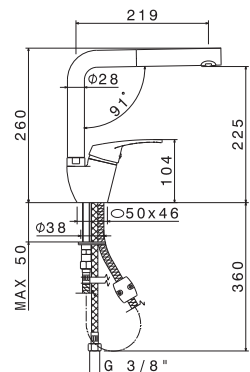

VENENZA

V23060C

Miscelatore monocomando per lavello con canna tonda girevole. Flessibili di alimentazione F3/8".

Single-lever sink mixer, round swivel spout. 3/8" female connection hoses.

B0.010 cromo / chrome
F0.201 gran avena / oats granite

V23050

Miscelatore monocomando per lavello con canna quadra girevole. Flessibili di alimentazione F3/8".

Single-lever sink mixer, square swivel spout. 3/8" female connection hoses.

B0.010 cromo / chrome

V23190

Miscelatore monocomando per lavello con canna quadra girevole. Flessibili di alimentazione F3/8".

Single-lever sink mixer, squared swivel spout. 3/8" female connection hoses.

B0.010 cromo / chrome