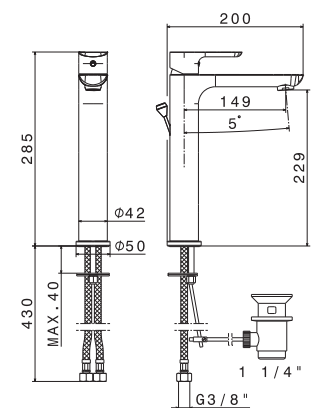

SLATE

V14010

Miscelatore monocomando per lavabo **con scarico da 1"1/4**.
Flessibili di alimentazione F 3/8".

Single-lever basin mixer **with 1"1/4 pop-up waste set**.
3/8" female connection hoses.

B0.010 cromo / chrome
F0.202 nero opaco / matt black

V14011

Miscelatore monocomando per lavabo **senza scarico**.
Flessibili di alimentazione F 3/8".

Single-lever basin mixer **without pop-up waste set**.
3/8" female connection hoses.

B0.010 cromo / chrome
F0.202 nero opaco / matt black

V14020

Miscelatore monocomando versione alta per lavabo
da appoggio, **con scarico da 1"1/4**.
Flessibili di alimentazione F 3/8".

Single-lever mixer, high version for above counter basin,
with 1"1/4 pop-up waste set.
3/8" female connection hoses.

B0.010 cromo / chrome
F0.202 nero opaco / matt black