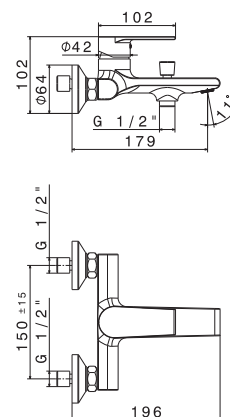

V16080

Miscelatore monocomando vasca esterno con deviatore automatico vasca/doccia.

Single-lever exposed bath mixer with automatic diverter.

B0.010 cromo / chrome
F0.202 nero opaco / matt black