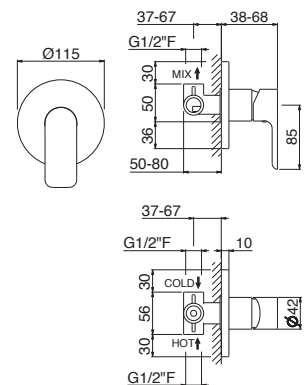

V14130

Miscelatore monocomando doccia da incasso,
completo di corpo incasso.

Concealed single-lever shower mixer, equipped
with concealed body.

B0.010 cromo / chrome
F0.202 nero opaco / matt black