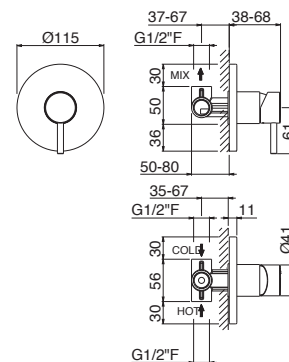

MAIRA

V27130

Miscelatore monocomando doccia da incasso,
completo di corpo incasso.

External part for concealed single-lever shower mixer,
equipped with concealed body.

B0.010 cromo / chrome
F0.202 nero opaco / matt black