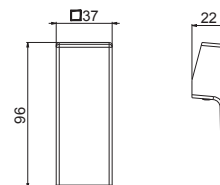

RICAMBI

P000691

Maniglia miscelatori monocomando collezione LYS,
per i modelli V25010 - V25020 - V25070.

Handle for single lever mixers LYS range,
for models V25010 - V25020 - V25070.

B0.010 cromo / chrome