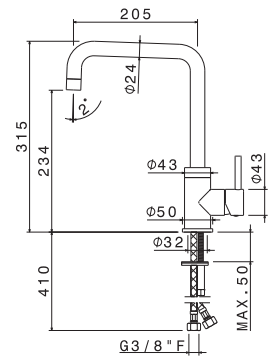

V15021

Miscelatore monocomando per lavello con canna quadra girevole. Flessibili di alimentazione F3/8".

Single-lever sink mixer, square swivel spout. 3/8" female connection hoses.

B0.010 cromo / chrome