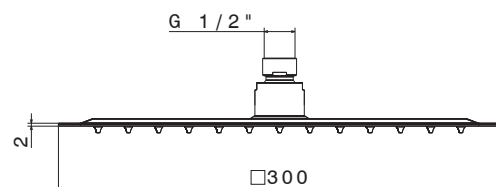

WELLNESS

V08251

Soffione **ultraslim** doccia quadro con getto a pioggia mm 300x300.

Ultraslim square head shower with raining jet mm 300x300.

B0.010 cromo / chrome