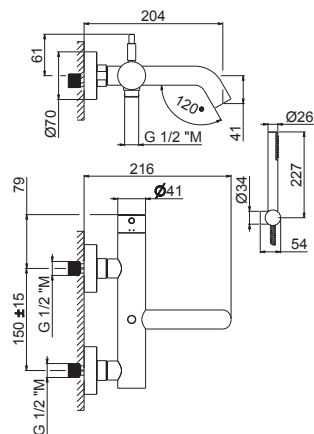

MAIRA

V27081

Gruppo vasca esterno completo di supporto fisso, flessibile e doccia.

Complete bath group with fixed shower holder, flexible, hand shower.

B0.010 cromo / chrome
F0.202 nero opaco / matt black

V27090

Miscelatore monocomando esterno per doccia (senza dotazione asta saliscendi).

Single-lever exposed shower mixer (without shower set).

B0.010 cromo / chrome
F0.202 nero opaco / matt black

V27100

Asta saliscendi completa di doccia e flessibile LL. 150 cm senza presa acqua.

Complete shower set, with sliding rail hand shower and flexible length cm 150, without wall union.

B0.010 cromo / chrome
F0.202 nero opaco / matt black