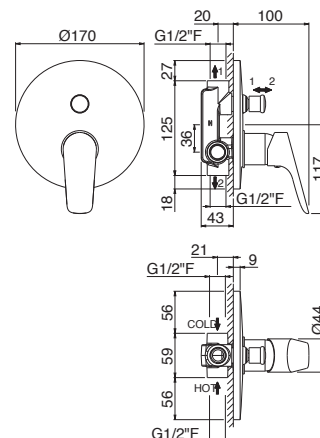

P000148

Rubinetto di arresto da 1/2" con filtro ispezionabile.
Sezione tonda.

Confezione da 2 pz.

1/2" stop valve with cleaning filter.
Round version.
Two-pcs packing.

B0.010 cromo / chrome

P000400

Piletta da 1"1/4
con scarico a pulsante.
H. 4-65 mm.

1"1/4 press-button drain.
H. 4-65 mm.

B0.010 cromo / chrome

V13180

Doccia mono-getto.

Single-jet hand shower.

B0.010 cromo / chrome