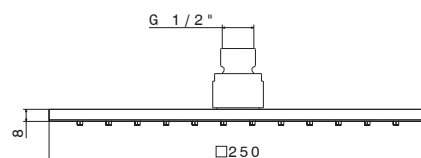

Ultraslim square head shower with raining jet mm 200x200.

B0.010 cromo / chrome

V08248

Soffione doccia quadro con getto a pioggia mm 250x250.

Square head shower with raining jet mm 250x250.

B0.010 cromo / chrome