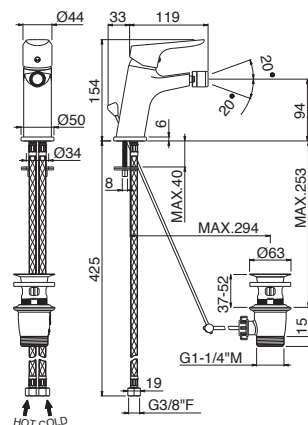

V24070

Miscelatore monocomando per bidet
con scarico da 1"1/4.
Flessibili di alimentazione F 3/8".

Single-lever bidet mixer with **1"1/4 pop-up waste set**.
3/8" female connection hoses.

B0.010 cromo / chrome