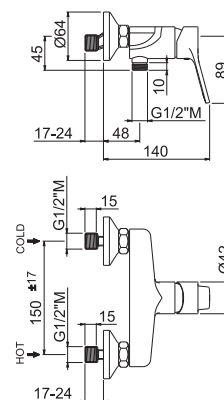

PARANA'

V22080

Miscelatore monocomando vasca esterno con deviatore automatico vasca/doccia.

Single-lever exposed bath mixer with automatic diverter.

B0.010 cromo / chrome

V22081

Gruppo vasca esterno completo di supporto fisso, flessibile e doccia.

Complete bath group with fixed shower holder, flexible, hand shower.

B0.010 cromo / chrome

V22090

Miscelatore monocomando esterno per doccia (senza dotazione asta saliscendi).

Single-lever exposed shower mixer (without shower set).

B0.010 cromo / chrome