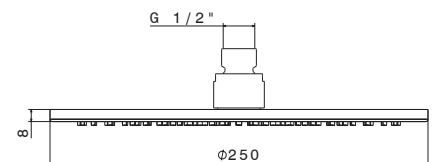

V08242

Soffione doccia tondo con getto a pioggia $\varnothing$ 250 mm.

Round head shower with raining jet $\varnothing$ 250 mm.

B0.010 cromo / chrome