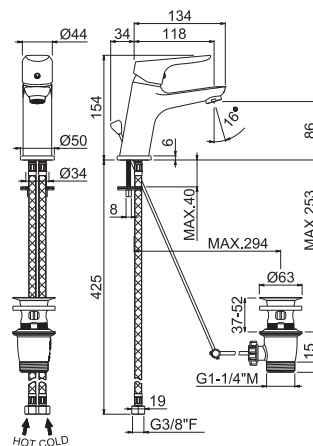

V24010

Miscelatore monocomando per lavabo **con scarico da 1"1/4**.
Flessibili di alimentazione F 3/8".

Single-lever basin mixer with **1"1/4 pop-up waste set**.
3/8" female connection hoses.

B0.010 cromo / chrome