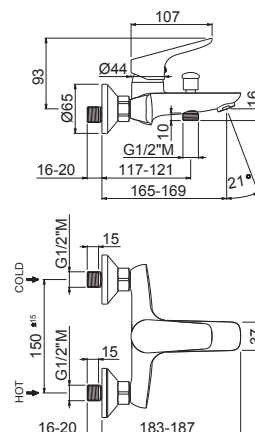

V24080

Miscelatore monocomando vasca esterno
con deviatore automatico vasca/doccia.

Single-lever exposed bath mixer with automatic diverter.

B0.010 cromo / chrome