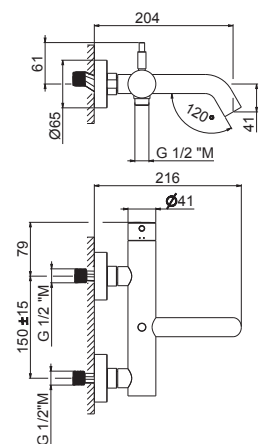

MAIRA

V00004

Corpo incasso universale per miscelatore monocomando per vasca con colonna a pavimento.

Universal concealed body for single-lever bath mixer with floor pillar union.

00.000 neutro / neutral

V27050

Gruppo miscelatore monocomando a parete per lavabo, senza scarico, con bocca L=220 e raccorderia di collegamento.

Basin group consisting of: single-lever wall mixer and wall spout, length mm 220 without pop-up waste set and with connections.

B0.010 cromo / chrome
F0.202 nero opaco / matt black

V27080

Miscelatore monocomando vasca esterno con deviatore vasca/doccia.

Single-lever exposed bath mixer with diverter.

B0.010 cromo / chrome
F0.202 nero opaco / matt black