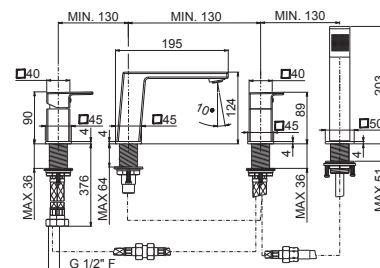

V25150

Gruppo bordo vasca completo di bocca erogazione con deviatore e set doccia.

Complete set of: deck mounted mixer, spout with diverter, complete hand shower set.

B0.010 cromo / chrome

P000149

Rubinetto di arresto da 1/2" con filtro ispezionabile. Sezione quadrata.

Confezione da 2 pz.

1/2" stop valve with cleaning filter. Square version. Two-pcs packing.

B0.010 cromo / chrome

P000400

Piletta da 1"1/4 con scarico a pulsante. H. 4-65 mm.

1"1/4 press-button drain. H. 4-65 mm.

B0.010 cromo / chrome

V08181

Doccia mono-getto.

Single-jet hand shower.

B0.010 cromo / chrome