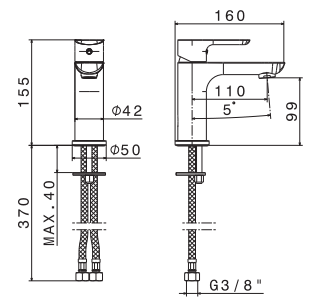

V14020

Miscelatore monocomando versione alta per lavabo
da appoggio, **con scarico da 1"1/4**.
Flessibili di alimentazione F 3/8".

Single-lever mixer, high version for above counter basin,
with 1"1/4 pop-up waste set.
3/8" female connection hoses.

B0.010 cromo / chrome
F0.202 nero opaco / matt black