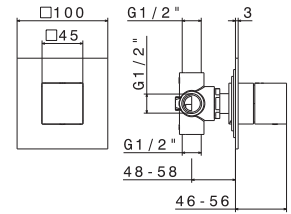

V02092

Miscelatore termostatico per doccia esterno
Senza dotazione asta saliscendi.

Exposed shower thermostatic mixer
Without shower set.

B0.010 cromo / chrome