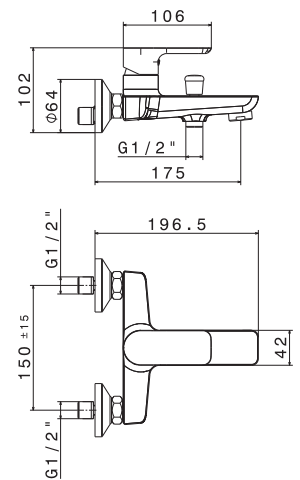

V14081

Gruppo vasca esterno completo di supporto fisso, flessibile e doccetta.

Complete bath group with fixed shower holder, flexible, hand shower.

B0.010 cromo / chrome
F0.202 nero opaco / matt black