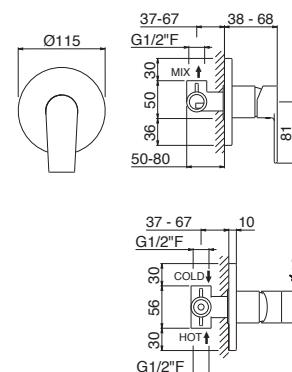

V16030

Miscelatore monocomando doccia da incasso,
completo di corpo incasso.

Concealed single-lever shower mixer, equipped
with concealed body.

B0.010 cromo / chrome
F0.202 nero opaco / matt black