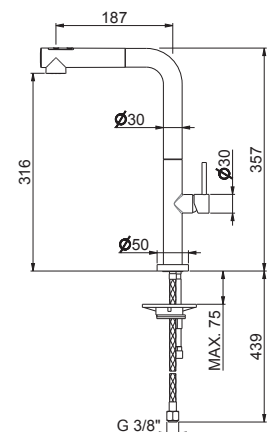

MOSA

V26041

Miscelatore monocomando cucina canna tonda con doccino estraibile a scomparsa.

Single-lever sink mixer, round spout and concealed pull-out.

B0.010 cromo / chrome

V26040

Miscelatore monocomando cucina canna tonda con doccino estraibile doppio getto.

Single-lever sink mixer, round spout and double jet pull-out.

B0.010 cromo / chrome

V26025

Miscelatore monocomando per lavello con canna "L" girevole e doccetta estraibile.

Single-lever sink mixer, "L" swivel spout and pull-out hand shower.

B0.010 cromo / chrome