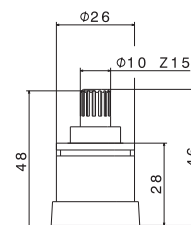

P000125

Cartuccia per deviatori ad incasso a 3 uscite WELLNESS
(mod.V25120 e V27120).

Cartridge for 3 outlets concealed diverters WELLNESS
(mod.V25120 and V27120).

00.000 neutro / neutral