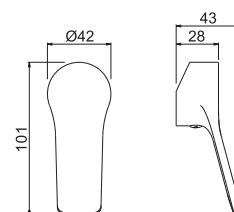

P000605

Maniglia **per tutti** i miscelatori monocomando della collezione PARANÀ.

Handle for all single lever mixers, PARANÀ range.

B0.010 cromo / chrome