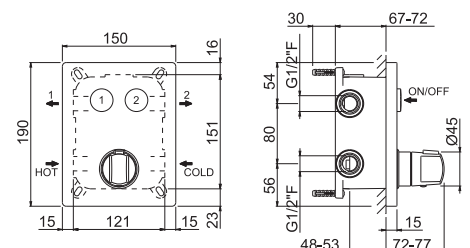

Miscelatore termostatico quadro per doccia da incasso con maniglia di regolazione temperatura e pulsanti per erogazione acqua. Attacchi da 1/2". 2 uscite.

Concealed-shower square mixer with regulation handle and water supply press buttons. 1/2" connections handles. Two outlets.

B0.010 cromo / chrome
F0.202 nero opaco / matt black