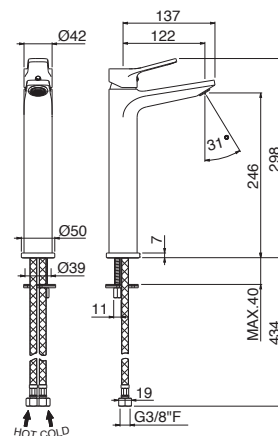

PARANA'

V22021

Miscelatore monocomando versione alta per lavabo da appoggio, **senza scarico**.
Flessibili di alimentazione F 3/8".

Single-lever mixer, high version for above counter basin, **without pop-up waste set**.
3/8" female connection hoses.

B0.010 cromo / chrome

V22070

Miscelatore monocomando per bidet **con scarico da 1"1/4**.
Flessibili di alimentazione F 3/8".

Single-lever bidet mixer **with 1"1/4 pop-up waste set**.
3/8" female connection hoses.

B0.010 cromo / chrome

V22050

Gruppo miscelatore monocomando a parete per lavabo, **senza scarico**, con bocca L=180 mm e raccorderia di collegamento.

Basin group consisting of: single lever wall mixer and wall spout length mm 180, **without pop-up waste set** and with connections.

B0.010 cromo / chrome