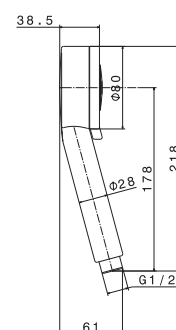

V08183

Doccia a tre getti.

3-jet hand shower.

B0.010 cromo / chrome