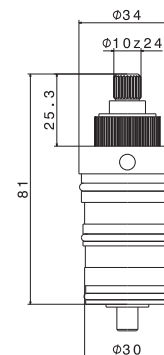

RICAMBI

P000449

Cartuccia per miscelatore termostatico doccia esterno con colonna modelli V08230 e V08231 e solo miscelatore modelli V02092 e V03092.

Cartridge for exposed shower thermostatic mixer with column shower mod. V08230 and V08231 and only mixer mod. V02092 and V03092.

00.000 neutro / neutral