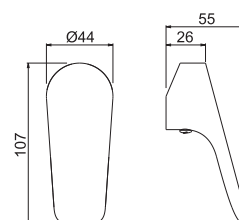

P000623

Maniglia **per tutti** i miscelatori monocomando della collezione INDO.

Handle for all single lever mixers, INDO range.

B0.010 cromo / chrome