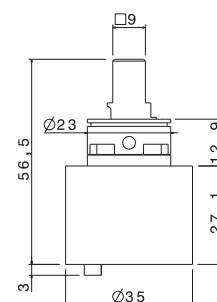

Cartridge with ceramic disks, Ø 35 mm, for single lever mixers
RIACE (all the models).

00.000 neutro / neutral

P000125

Cartuccia per deviatori ad incasso a 3 uscite WELLNESS
(mod.V25120 e V27120).

Cartridge for 3 outlets concealed diverters WELLNESS
(mod.V25120 and V27120).