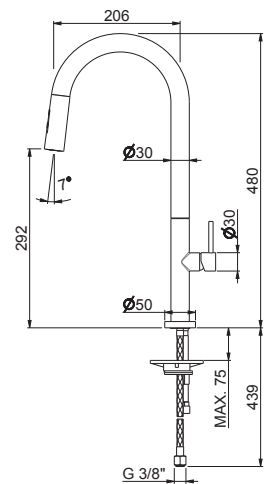

V26025

Miscelatore monocomando per lavello con canna "L" girevole e doccetta estraibile.

Single-lever sink mixer, "L" swivel spout and pull-out hand shower.

B0.010 cromo / chrome