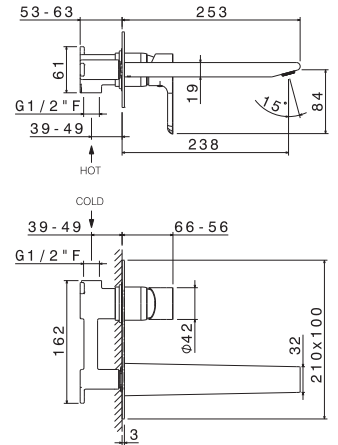

V14080

Miscelatore monocomando vasca esterno con deviatore automatico vasca/doccia.

Single-lever exposed bath mixer with automatic diverter.

B0.010 cromo / chrome
F0.202 nero opaco / matt black