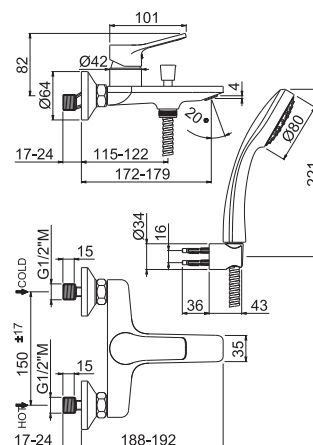

V22090

Miscelatore monocomando esterno per doccia (senza dotazione asta saliscendi).

Single-lever exposed shower mixer (without shower set).

B0.010 cromo / chrome