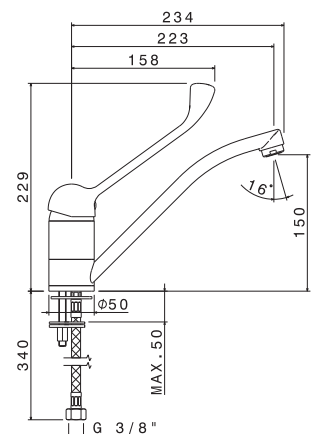

VENENZA

V23120

Miscelatore monocomando per lavello con canna girevole.
Flessibili di alimentazione F3/8".

Single-lever sink mixer with swivel spout. 3/8" female connection hoses.

B0.010 cromo / chrome

V23170

Miscelatore monocomando per lavello con canna girevole
e doccia estraibile doppio getto.
Flessibili di alimentazione F 3/8".

Single-lever sink mixer with swivel spout and double-flow
pull-out hand shower.
3/8" female connection hoses.

B0.010 cromo / chrome

V23180

Miscelatore monocomando per lavello con leva clinica
e canna girevole.
Flessibili di alimentazione F3/8".

Single-lever sink mixer with clinical lever and swivel spout.
3/8" female connection hoses.

B0.010 cromo / chrome