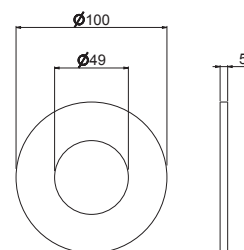

Cover plate for 3 outlets concealed diverter WELLNESS range (mod.V27120).

B0.010 cromo / chrome

P000140

Mascherina per deviatore incasso 3 uscite collezione WELLNESS (mod. V25120).

Cover plate for 3 outlets concealed diverter WELLNESS range (mod.V25120).