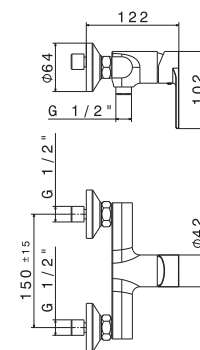

V16090

Miscelatore monocomando esterno per doccia
(senza dotazione asta saliscendi).

Single-lever exposed shower mixer
(without shower set).

B0.010 cromo / chrome
F0.202 nero opaco / matt black

V16100

Asta saliscendi completa di doccia e flessibile
LL. 150 cm senza presa acqua.

Complete shower set with sliding rail, hand shower
and flexible length cm 150, without wall union.

B0.010 cromo / chrome
F0.202 nero opaco / matt black

V16030

Miscelatore monocomando doccia da incasso,
completo di corpo incasso.

Concealed single-lever shower mixer, equipped
with concealed body.

B0.010 cromo / chrome
F0.202 nero opaco / matt black