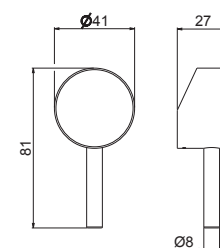

P000672

Maniglia miscelatori monocomando collezione MAIRA,
per tutti i modelli **eccetto** V27080 - V27081 - V27090.

Handle for single lever mixers MAIRA range,
for all models **except** for V27080 - V27081 - V27090.

B0.010 cromo / chrome
F0.202 nero opaco / matt black