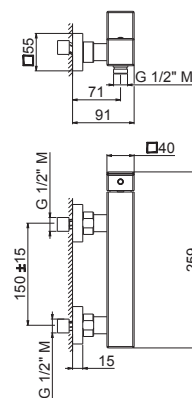

B0.010 cromo / chrome

V25100

Asta saliscendi in **ottone** completa di doccia e flessibile LL. 150 cm senza presa acqua.

Complete shower set, with **brass** sliding rail hand shower, flexible length cm 150, without wall union.