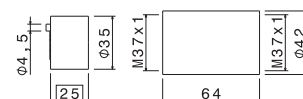

P000442

Kit prolunga da 25 mm incasso doccia, collezioni MAIRA, SLATE, TIMEA e PARANA'.

Extension kit, 25 mm, for concealed shower part, MAIRA, SLATE, TIMEA, and PARANA' ranges.

B0.010 cromo / chrome
F0.202 nero opaco / matt black