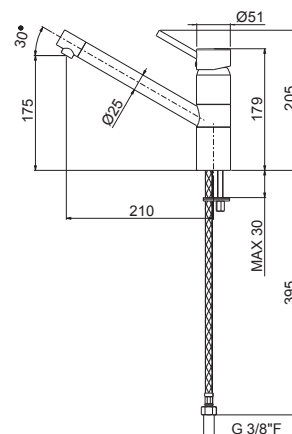

V04520

Miscelatore monocomando per lavello con canna girevole
e doccetta estraibile.
Flessibili di alimentazione F3/8".

Single-lever sink mixer with swivel spout
and pull-out hand shower.
3/8" female connection hoses.

B0.010 cromo / chrome