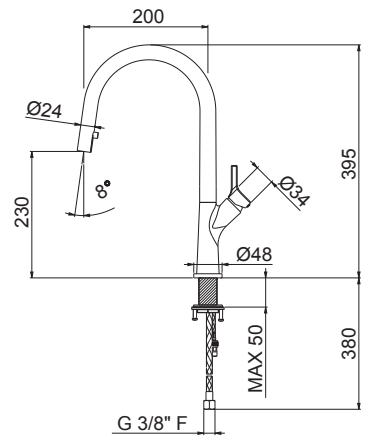

V26040

Miscelatore monocomando cucina canna tonda con doccino estraibile doppio getto.

Single-lever sink mixer, round spout and double jet pull-out.

B0.010 cromo / chrome