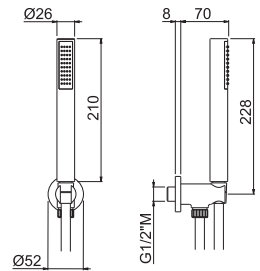

V08133

Gruppo presa acqua quadro completo di supporto fisso, flessibile in PVC e doccia.

Complete square wall union group with fixed shower holder, PVC flexible and shower.

B0.010 cromo / chrome