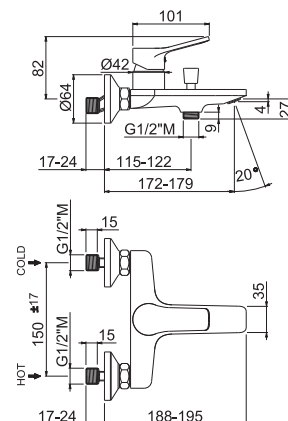

PARANA'

V22080

Miscelatore monocomando vasca esterno con deviatore automatico vasca/doccia.

Single-lever exposed bath mixer with automatic diverter.

B0.010 cromo / chrome

V22081

Gruppo vasca esterno completo di supporto fisso, flessibile e doccia.

Complete bath group with fixed shower holder, flexible, hand shower.

B0.010 cromo / chrome