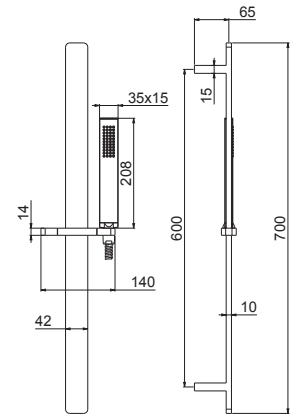

V25100

Asta saliscendi in **ottone** completa di doccia e flessibile LL. 150 cm senza presa acqua.

Complete shower set, with **brass** sliding rail hand shower, flexible length cm 150, without wall union.

B0.010 cromo / chrome