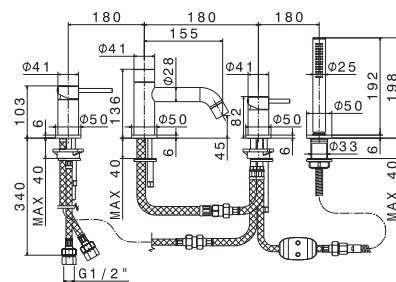

MAIRA

V27130

Miscelatore monocomando doccia da incasso,
completo di corpo incasso.

External part for concealed single-lever shower mixer,
equipped with concealed body.

B0.010 cromo / chrome
F0.202 nero opaco / matt black

V27140

Miscelatore monocomando vasca da incasso,
completo di corpo incasso.

Concealed single-lever bath mixer,
equipped with concealed body.

B0.010 cromo / chrome
F0.202 nero opaco / matt black

V27150

Gruppo bordo vasca completo di bocca erogazione
con deviatore e set doccia.

Complete set of: deck mounted mixer, spout
with diverter, complete hand shower set.

B0.010 cromo / chrome
F0.202 nero opaco / matt black