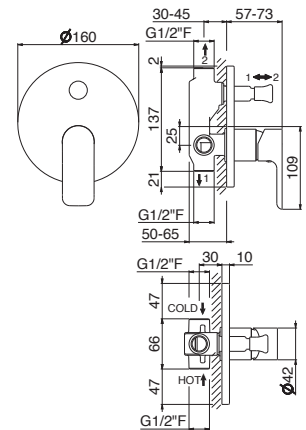

P000148

Rubinetto di arresto da 1/2" con filtro ispezionabile.
Sezione tonda.
Confezione da 2 pz.

1/2" stop valve with cleaning filter.
Round version.
Two-pcs packing.

B0.010 cromo / chrome

P000400

Piletta da 1"1/4
con scarico a pulsante.
H. 4-65 mm.

1"1/4 press-button drain.
H. 4-65 mm.

B0.010 cromo / chrome
F0.202 nero opaco / matt black

V13180

Doccia mono-getto.

Single-jet hand shower.

B0.010 cromo / chrome
F0.202 nero opaco / matt black