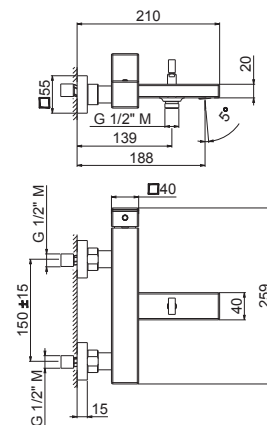

V25081

Gruppo vasca esterno completo di supporto fisso, flessibile e doccia.

Complete bath group with fixed shower holder, flexible, hand shower.

B0.010 cromo / chrome