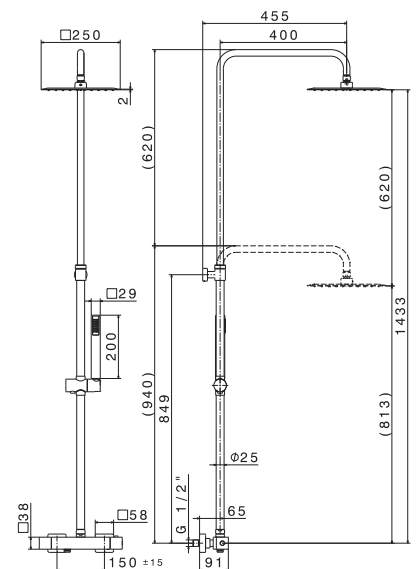

WELLNESS

V08230

Colonna doccia esterna da parete con soffione tondo, **miscelatore termostatico**, con deviatore incorporato e set doccia.

Exposed shower group with round head shower, **thermostatic mixer**, with diverter and hand shower set.

B0.010 cromo / chrome
F0.202 nero opaco / matt black

V08231

Colonna doccia esterna da parete con soffione quadro, **miscelatore termostatico** incorporato con deviatore e set doccia.

Exposed shower group with squared head shower, **thermostatic mixer**, with diverter and hand shower set.

B0.010 cromo / chrome

V08131

Gruppo presa acqua tondo completo di supporto fisso, flessibile e doccia.

Complete round wall union group with fixed shower holder, flexible and shower.

B0.010 cromo / chrome