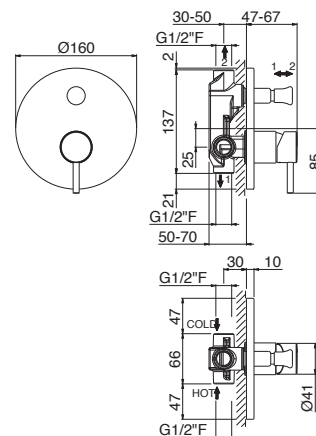

V27140

Miscelatore monocomando vasca da incasso,
completo di corpo incasso.

Concealed single-lever bath mixer,
equipped with concealed body.

B0.010 cromo / chrome
F0.202 nero opaco / matt black

V27150

Gruppo bordo vasca completo di bocca erogazione
con deviatore e set doccia.

Complete set of: deck mounted mixer, spout
with diverter, complete hand shower set.

B0.010 cromo / chrome
F0.202 nero opaco / matt black