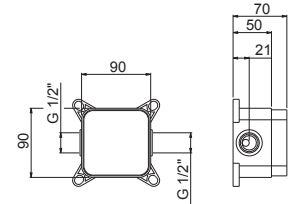

V27050

Gruppo miscelatore monocomando a parete per lavabo, senza scarico, con bocca L=220 e raccorderia di collegamento.

Basin group consisting of: single-lever wall mixer and wall spout, length mm 220 without pop-up waste set and with connections.

B0.010 cromo / chrome
F0.202 nero opaco / matt black