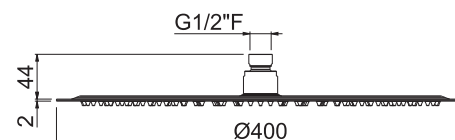

V08258

Soffione **ultraslim** doccia tondo
con getto a pioggia $\varnothing$ 400 mm.

Ultraslim round head shower
with raining jet $\varnothing$ 400 mm.

B0.010 cromo / chrome