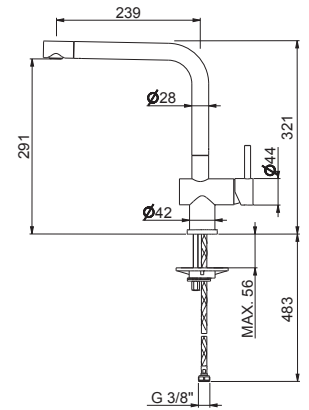

V26030

Miscelatore monocomando per lavello con molla girevole e orientabile. Erogazione a doppio getto.

Single-lever sink mixer with swivel and adjustable spring. Double-jet flow.

B0.010 cromo / chrome