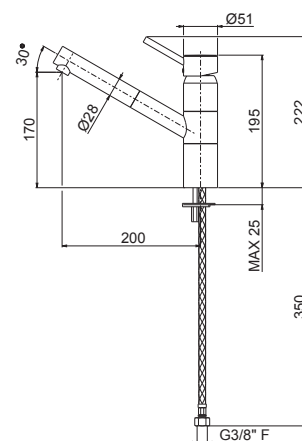

V04510

Miscelatore monocomando per lavello con canna girevole.
Flessibili di alimentazione F3/8".

Single-lever sink mixer with swivel spout.
3/8" female connection hoses.

B0.010 cromo / chrome

V04520

Miscelatore monocomando per lavello con canna girevole
e doccetta estraibile.
Flessibili di alimentazione F3/8".

Single-lever sink mixer with swivel spout
and pull-out hand shower.
3/8" female connection hoses.

B0.010 cromo / chrome