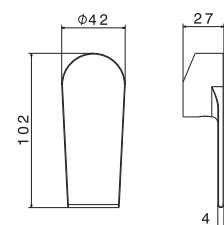

P000424

Maniglia **per tutti** i miscelatori monocomando della collezione TIMEA.

Handle for all single lever mixers, TIMEA range.

B0.010 cromo / chrome
F0.202 nero opaco / matt black