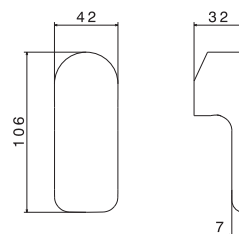

RICAMBI

P000402

Maniglia per miscelatori monocomando collezione SLATE.

Handle for single lever mixers, SLATE range.

B0.010 cromo / chrome
F0.202 nero opaco / matt black