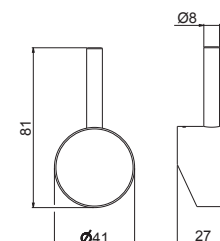

P000668

Maniglia miscelatori monocomando collezione MAIRA,
solo per i modelli V27080 - V27081 - V27090.

Handle for single lever mixers MAIRA range,
only for models V27080 - V27081 - V27090.

B0.010 cromo / chrome
F0.202 nero opaco / matt black