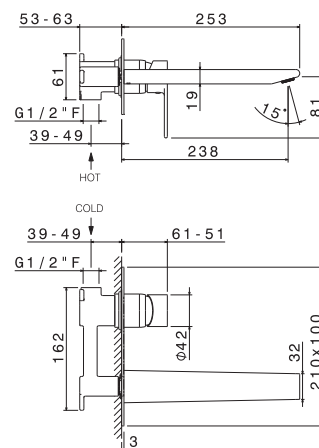

V16051

Gruppo miscelatore monocomando a parete per lavabo, **senza scarico**, con bocca L=250 mm e raccorderia di collegamento.

Basin group consisting of: single lever wall mixer and wall spout length mm 250, **without pop-up waste set** and with connections.

B0.010 cromo / chrome

V16080

Miscelatore monocomando vasca esterno con deviatore automatico vasca/doccia.

Single-lever exposed bath mixer with automatic diverter.

B0.010 cromo / chrome
F0.202 nero opaco / matt black

V16081

Gruppo vasca esterno completo di supporto fisso, flessibile e doccetta.

Complete bath group with fixed shower holder, flexible, hand shower.

B0.010 cromo / chrome
F0.202 nero opaco / matt black