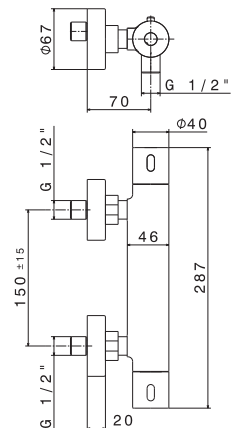

V13200

Soffione a parete con getto a pioggia (ø 200 mm. h. 10 mm.)
Braccio L = 300 mm.

Wall head shower with raining jet (ø 200 mm. h. 10 mm.)
Arm L = 300 mm.

B0.010 cromo / chrome