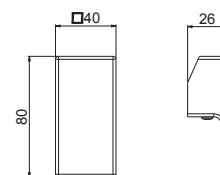

P000693

Maniglia miscelatori monocomando collezione LYS,
per i modelli V25050 - V25130 - V25140.

Handle for single lever mixers LYS range,
for models V25050 - V25130 - V25140.

B0.010 cromo / chrome