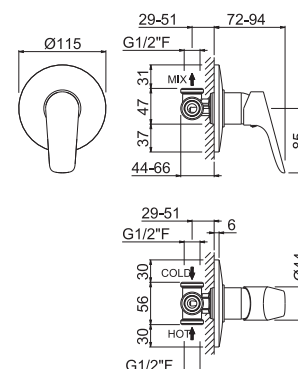

V24130

Miscelatore monocomando doccia da incasso, completo di corpo incasso.

Concealed single-lever shower mixer, equipped with concealed body.

B0.010 cromo / chrome