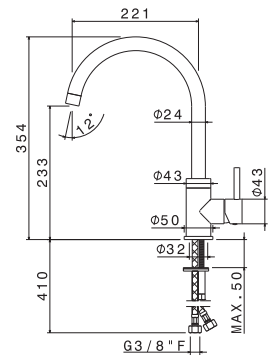

V15022

Miscelatore monocomando per lavello con canna "L" girevole. Flessibili di alimentazione F3/8".

Single-lever sink mixer, "L" swivel spout. 3/8" female connection hoses.

B0.010 cromo / chrome