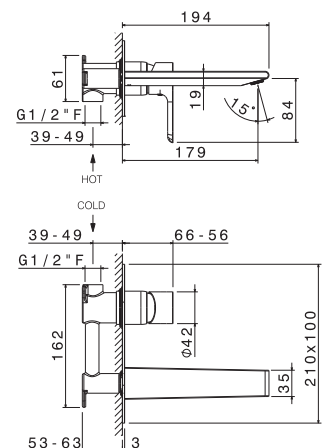

SLATE

V14021

Miscelatore monocomando versione alta per lavabo da appoggio, **senza scarico**.
Flessibili di alimentazione F 3/8".

Single-lever mixer, high version for above counter basin, **without pop-up waste set**.
3/8" female connection hoses.

B0.010 cromo / chrome
F0.202 nero opaco / matt black

V14070

Miscelatore monocomando per bidet **con scarico da 1"1/4**.
Flessibili di alimentazione F 3/8".

Single-lever bidet mixer **with 1"1/4 pop-up waste set**.
3/8" female connection hoses.

B0.010 cromo / chrome
F0.202 nero opaco / matt black

V14050

Gruppo miscelatore monocomando a parete per lavabo, **senza scarico**, con bocca L=180 mm e raccorderia di collegamento.

Basin group consisting of: single lever wall mixer and wall spout length mm 180, **without pop-up waste set** and with connections.

B0.010 cromo / chrome
F0.202 nero opaco / matt black