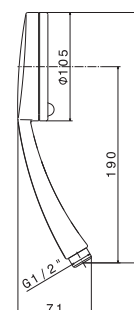

WELLNESS

P000147

Flessibile LL 150 cm.

Flexible length cm 150.

B0.010 cromo / chrome

P000401

Flessibile in PVC LL. 150 cm.

PVC flexible, length cm 150.