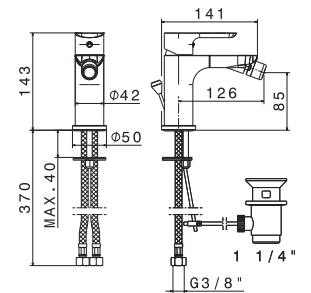

V14050

Gruppo miscelatore monocomando a parete per lavabo, **senza scarico**, con bocca L=180 mm e raccorderia di collegamento.

Basin group consisting of: single lever wall mixer and wall spout length mm 180, **without pop-up waste set** and with connections.

B0.010 cromo / chrome
F0.202 nero opaco / matt black