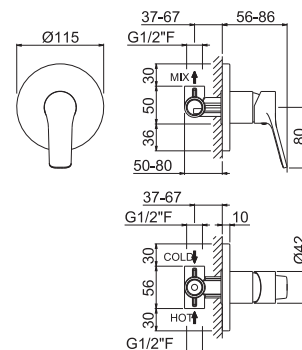

PARANA'

V22130

Miscelatore monocomando doccia da incasso, **completo di corpo incasso.**

Concealed single-lever shower mixer, equipped with concealed body.

B0.010 cromo / chrome

V22140

Miscelatore monocomando vasca da incasso, **completo di corpo incasso.**

Concealed single-lever bath mixer, equipped with concealed body.

B0.010 cromo / chrome