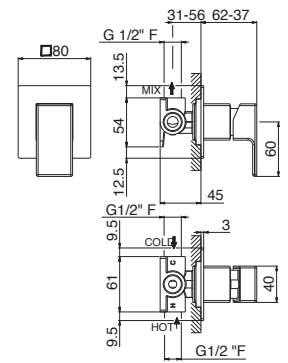

V25130

Miscelatore monocomando doccia da incasso, **completo di corpo incasso.**

Concealed single-lever shower mixer equipped with concealed part.

B0.010 cromo / chrome