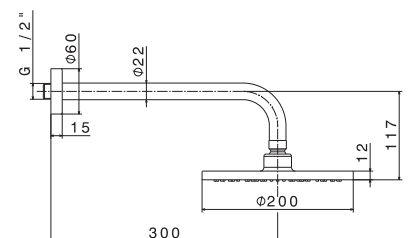

WELLNESS

V25120

Deviatore ad incasso quadro. **3 uscite.**

3 outlets squared concealed diverter.

B0.010 cromo / chrome

V02092

Miscelatore termostatico per doccia esterno
Senza dotazione asta saliscendi.

Exposed shower thermostatic mixer
Without shower set.

B0.010 cromo / chrome

V03092

Miscelatore termostatico per doccia esterno.
Senza dotazione asta saliscendi.

Exposed shower thermostatic mixer.
Without shower set.

B0.010 cromo / chrome

V13200

Soffione a parete con getto a pioggia (ø 200 mm. h. 10 mm.)
Braccio L = 300 mm.

Wall head shower with raining jet (ø 200 mm. h. 10 mm.)
Arm L = 300 mm.

B0.010 cromo / chrome