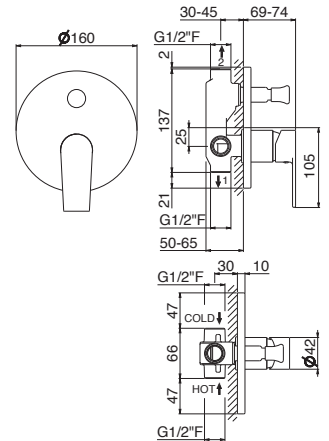

V16040

Miscelatore monocomando vasca da incasso, **completo di corpo incasso.**

Concealed single-lever bath mixer, **equipped with concealed body.**

B0.010 cromo / chrome
F0.202 nero opaco / matt black

P000148

Rubinetto di arresto da 1/2" con filtro ispezionabile.
Sezione tonda.

Confezione da 2 pz.

1/2" stop valve with cleaning filter.
Round version.
Two-pcs packing.

B0.010 cromo / chrome

P000400

Piletta da 1"1/4
con scarico a pulsante.
H. 4-65 mm.

1"1/4 press-button drain.
H. 4-65 mm.

B0.010 cromo / chrome
F0.202 nero opaco / matt black

V13180

Doccia mono-getto.

Single-jet hand shower.

B0.010 cromo / chrome
F0.202 nero opaco / matt black