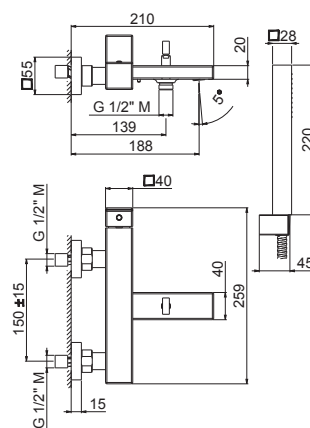

V25080

Miscelatore monocomando vasca esterno con deviatore automatico vasca/doccia.

Single-lever exposed bath mixer with automatic diverter.

B0.010 cromo / chrome

V25081

Gruppo vasca esterno completo di supporto fisso, flessibile e doccia.

Complete bath group with fixed shower holder, flexible, hand shower.

B0.010 cromo / chrome

V25090

Miscelatore monocomando esterno per doccia (senza dotazione asta saliscendi).

Single-lever exposed shower mixer (without shower set).

B0.010 cromo / chrome