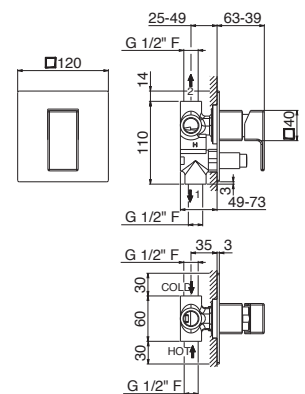

Concealed single-lever bath/shower mixer with push button diverter with concealed part.

B0.010 cromo / chrome

V25150

Gruppo bordo vasca completo di bocca erogazione con deviatore e set doccia.

Complete set of: deck mounted mixer, spout with diverter, complete hand shower set.