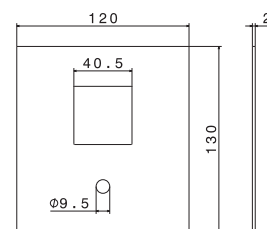

P000145

Mascherina per miscelatore vasca da incasso collezione TAMESIS (mod. V02140E).

Cover plate for concealed bath mixer TAMESIS range (mod. V02140E).

B0.010 cromo / chrome