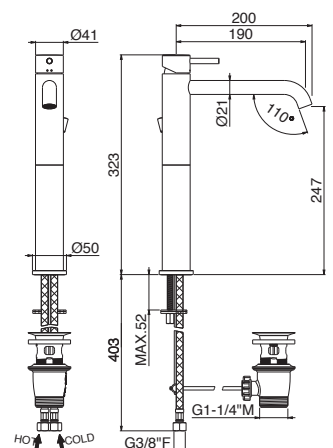

MAIRA

V27010

Miscelatore monocomando per lavabo **con scarico da 1"1/4**.
Flessibili di alimentazione F 3/8".

Single-lever basin mixer **with 1"1/4 pop-up waste set**.
3/8" female connection hoses.

B0.010 cromo / chrome
F0.202 nero opaco / matt black

V27011

Miscelatore monocomando per lavabo **senza scarico**.
Flessibili di alimentazione F 3/8".

Single-lever basin mixer **without pop-up waste set**.
3/8" female connection hoses.

B0.010 cromo / chrome
F0.202 nero opaco / matt black

V27020

Miscelatore monocomando versione alta per lavabo
da appoggio, **con scarico da 1"1/4**.
Flessibili di alimentazione F 3/8".

Single-lever mixer, high version for above counter basin,
with 1"1/4 pop-up waste set.
3/8" female connection hoses.

B0.010 cromo / chrome
F0.202 nero opaco / matt black