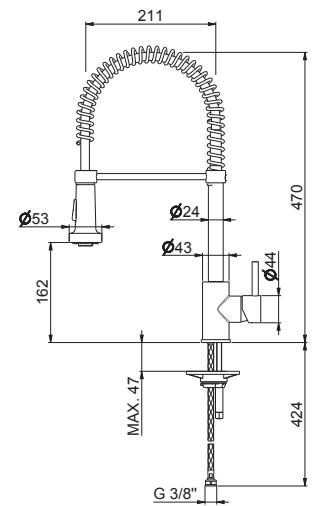

MOSA

V26221

Miscelatore monocomando per lavello con canna "L" girevole.

Single-lever sink mixer, "L" swivel spout.

B0.010 cromo / chrome

V26030

Miscelatore monocomando per lavello con molla girevole e orientabile. Erogazione a doppio getto.

Single-lever sink mixer with swivel and adjustable spring. Double-jet flow.

B0.010 cromo / chrome