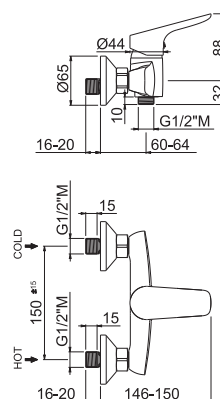

V24081

Gruppo vasca esterno completo di supporto fisso, flessibile e doccetta.

Complete bath group with fixed shower holder, flexible, hand shower.

B0.010 cromo / chrome

V24090

Miscelatore monocomando esterno per doccia (senza dotazione asta saliscendi).

Single-lever exposed shower mixer (without shower set).

B0.010 cromo / chrome

V24130

Miscelatore monocomando doccia da incasso, completo di corpo incasso.

Concealed single-lever shower mixer, equipped with concealed body.

B0.010 cromo / chrome