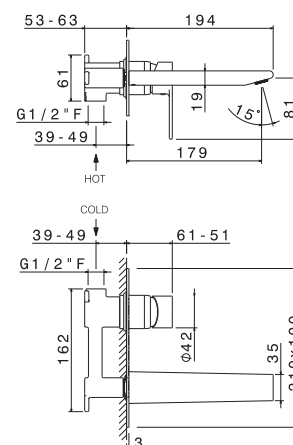

V16050

Gruppo miscelatore monocomando a parete per lavabo, **senza scarico**, con bocca L=180 mm e raccorderia di collegamento.

Basin group consisting of: single lever wall mixer and wall spout length mm 180, **without pop-up waste set** and with connections.

B0.010 cromo / chrome
F0.202 nero opaco / matt black