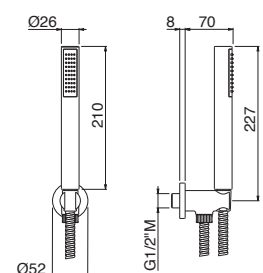

WELLNESS

V08230

Colonna doccia esterna da parete con soffione tondo, **miscelatore termostatico**, con deviatore incorporato e set doccia.

Exposed shower group with round head shower, **thermostatic mixer**, with diverter and hand shower set.

B0.010 cromo / chrome
F0.202 nero opaco / matt black

V08231

Colonna doccia esterna da parete con soffione quadro, **miscelatore termostatico** incorporato con deviatore e set doccia.

Exposed shower group with squared head shower, **thermostatic mixer**, with diverter and hand shower set.

B0.010 cromo / chrome

V08131

Gruppo presa acqua tondo completo di supporto fisso, flessibile e doccia.

Complete round wall union group with fixed shower holder, flexible and shower.

B0.010 cromo / chrome