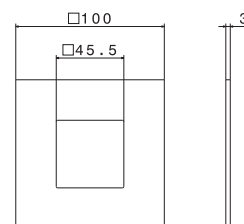

P000140

Mascherina per deviatore incasso 3 uscite collezione WELLNESS (mod. V25120).

Cover plate for 3 outlets concealed diverter WELLNESS range (mod.V25120).

B0.010 cromo / chrome