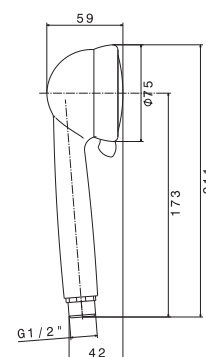

V08184

Doccia a tre getti.

3-jet hand shower.

B0.010 cromo / chrome