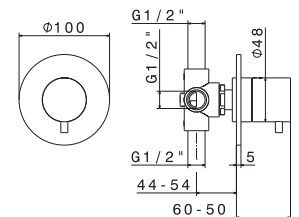

V27120

Deviatore ad incasso tondo. **3 uscite.**

3 outlets round concealed diverter.

B0.010 cromo / chrome
F0.202 nero opaco / matt black