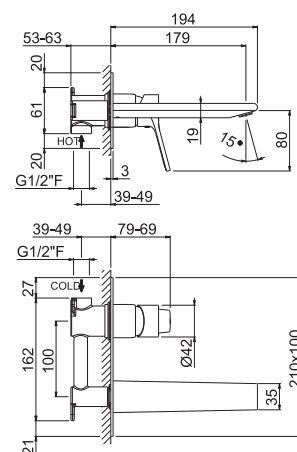

PARANA'

V22021

Miscelatore monocomando versione alta per lavabo da appoggio, **senza scarico**.
Flessibili di alimentazione F 3/8".

Single-lever mixer, high version for above counter basin, **without pop-up waste set**.
3/8" female connection hoses.

B0.010 cromo / chrome

V22070

Miscelatore monocomando per bidet **con scarico da 1"1/4**.
Flessibili di alimentazione F 3/8".

Single-lever bidet mixer **with 1"1/4 pop-up waste set**.
3/8" female connection hoses.

B0.010 cromo / chrome

V22050

Gruppo miscelatore monocomando a parete per lavabo, **senza scarico**, con bocca L=180 mm e raccorderia di collegamento.

Basin group consisting of: single lever wall mixer and wall spout length mm 180, **without pop-up waste set** and with connections.

B0.010 cromo / chrome